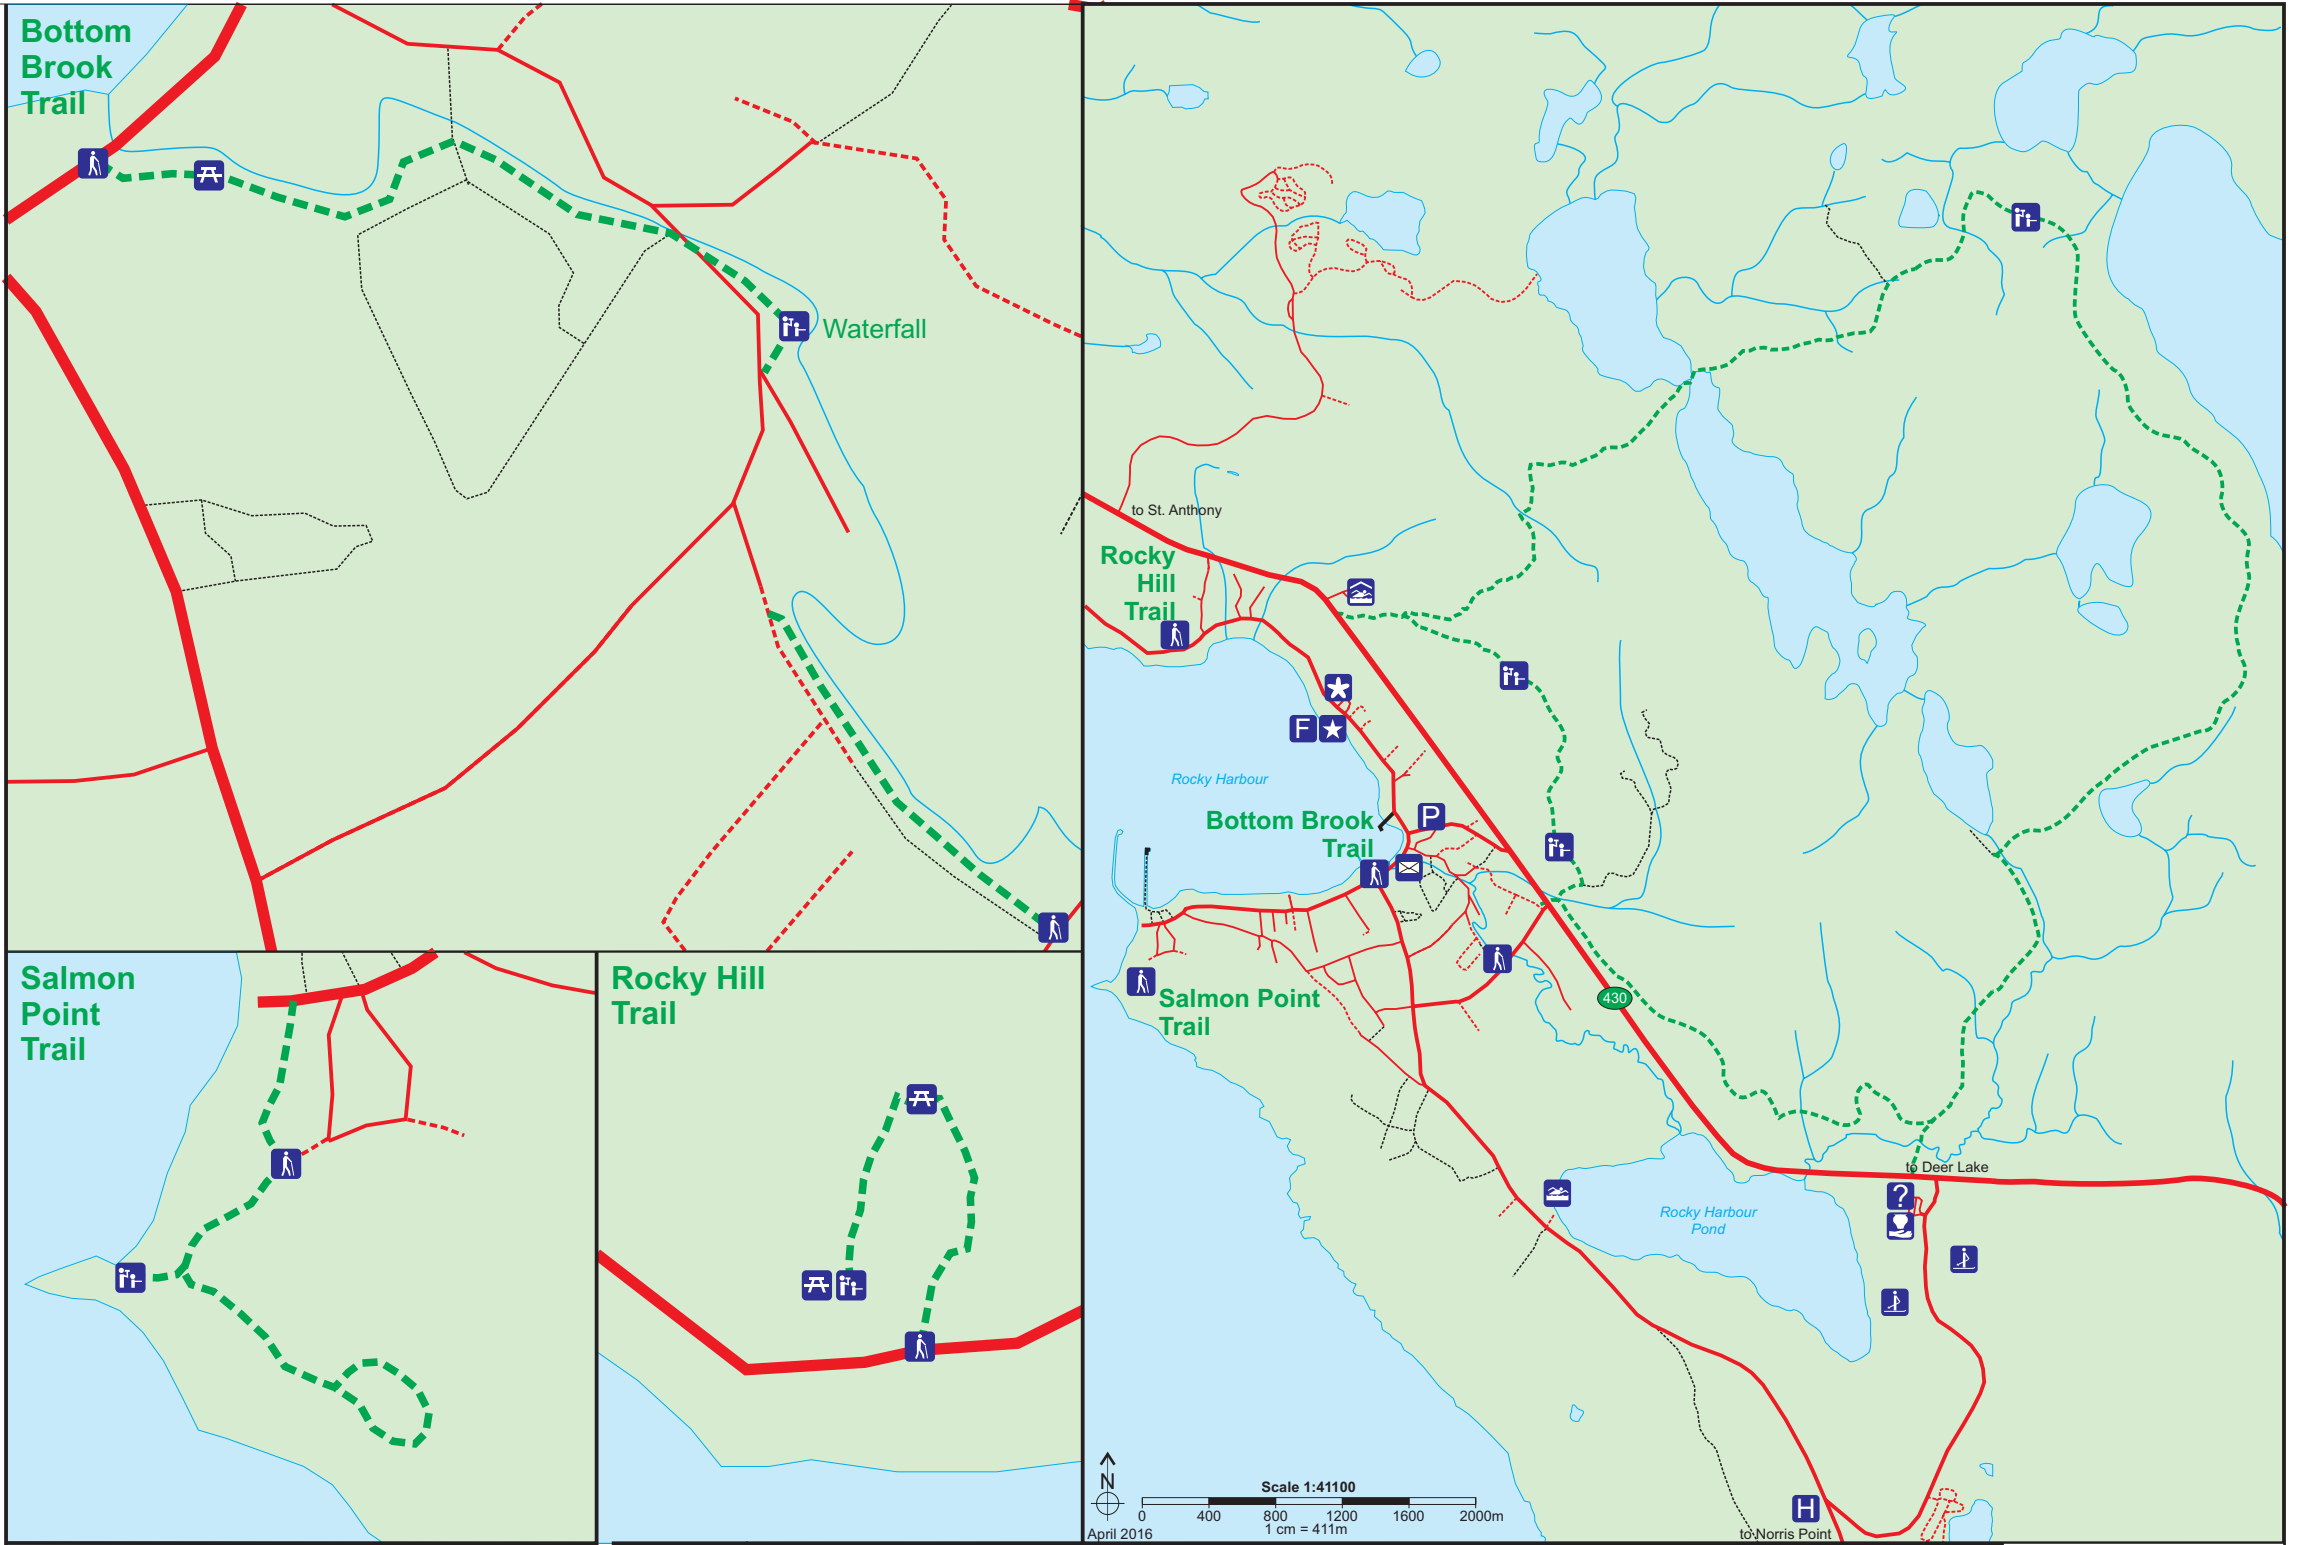

3P's Trucking Ltd	C3	458-2918
Alderbed Cottages	B4	458-8455
Anchor Down B & B	B6	458-2901
Anglican Church	C2	458-2681
Augustus Jane Inn	C5	458-4100
Bambury's Chalets	C5	458-2907 / 7345
Bank of Montreal	C3	458-2240
Bannikin	C3	458-2232
Bayside Cottages	D4	458-2749
Bayview Cottage	E5	416-459-3202
Bottom Brook Cottages	B4	458-2236
C & G Cabins	B5	458-3456
Canadian International Avenue Ltd.	B6	898-7571
Candlelight B & B	C2	458-3147
Carpentry Works Building & Renovations Ltd	B6	458-2892 / 7576
Cedar House B & B	B5	458-2447
Community Hall	C2	458-2959
D.O.T.	A5	458-2451
Down Home Accommodations	B7	458-3347
Earle's Newfoundland Mug Up Restaurant	D4	458-2577 / 3100
Endicott's Cash & Carry	E4	458-2369
Evergreen B & B	B5	458-2692
Fisheries & Oceans	A5	458-3082
Fisherman's Landing Inn	A5	458-2711
Fisherman's Landing Restaurant, Crafts & Liquor Store	B3	458-2060
Floyd's Construction	B5	458-2582
Glass Gallery	B3	640-6165
Gospel Hall Church	B4	458-2693
Greco Pizza	B3	458-3121
Gros Morne Academy	B4	458-2457
Gros Morne Accomodations & Hostel	B5	458-3396
Gros Morne Arena	B6	458-2435
Gros Morne Cabins	D4	458-2020
Gros Morne Convenience	D4	458-2355
Gros Morne Cottages	C4	458-3396
Gros Morne Crafts, Internet Café & Oceanside Cottages	D2	458-2572 / 2642
Gros Morne Driveway Sealers	B4	458-2321
Gros Morne National Park	A5	458-2417
Gros Morne Recycling Depot	B6	458-2840
Gros Morne RV Campground & Motel	B5	458-3133 / 3134
Gros Morne Safety Service	C2	458-2560
Gros Morne Sales & Rentals	A5	458-2528
Gros Morne Suites	E5	458-3396
Gros Morne Tiny Chalets	B5	458-8702
Gros Morne Trading Post	C3	458-3186
Gros Morne West Camp & RV	A4	638-3553
Gros Morne Wildlife Museum	B3	458-3396
Hair F/X	B5	458-2008
Harbour Seafoods	E4	458-2821
JJ's B & B	B3	458-4013
JJ's Café	B3	458-3004
Jackie's Restaurant	D4	458-2649
Jehovah's Witness Church	B5	458-2432
Juniper Campground	B5	458-7213
Kinsmen Club of Gros Morne	B5	458-2100
Livingstone House	B3	215-3673
Luna Glamping Gros Morne	B3	640-5534
Marine Services	B6	458-2450
Meeting Hill Cottages	D1	458-2501
Mountain Range Cottages	B4	458-2199
Mountain View Cottages	A7	416-459-3202
Nicolle's Cottage	A7	458-2613
Northern Pest Control	B5	458-8602
Ocean Haven	C2	
Ocean View Hotel	B4	458-2730
Oliver's Landing Vacation Rental	A7	280-3063
Out East Adventures	A5	660-9392
Parkway Irving & Propane	A4	458-2830
Parson's Restaurant & Harbour View Cabins	B3	458-2544
Pentecostal Church	D4	293-1261
Piercey's Gros Morne Getaway	B3	780-881-3262
Complete Care Pharmasave	B5	458-3366
Pioneer 50+ Club	C2	458-2277 / 2340 / 2145
Pittman's Hilltop View Inn	D1	458-2486
Pittman Motors	C3	458-2827
Public Library	B4	458-2900
Rocky Harbour Groceteria	B4	458-2045
Rocky Harbour Home Hardware	A4	458-3115
Sea Glass Cottage	B3	Seaglasscottage74@gmail.com
Service Canada	B6	800-622-6232
Shear's Bus Service	A5	458-2315
Shears' Electrical & Construction	B3	458-2057
Sounds, Right, Speech (Langaage) & Reading Service	B4	458-3053
Spruce Grove Cottages	A4	458-2212
Summer Suites	B6	
Sunset Restaurant & Crafts	B4	458-2807
Superior Auto Works	A5	458-2948
Swimming Pool	C1	458-2350
Sylvia's B&B	B5	458-3107
The Fish Sheds	E5	687-5862
Town of Rocky Harbour Town Office	C3	458-2376 / 2299
Treasure Box Crafts & Cafe	B3	458-3007
Twisted Scissors	B6	458-3455
United Church	C2	458-3192
Under The Stump	B6	458-8198
Village Cottages	B4	458-829
Wanda's Beauty Salon	B6	458-2961
West Coast Exteriors	D2	458-8030
Western Brook Boat Tours	B4	458-2016
Wildflowers B & B	C3	458-3000
Wood Works Wonders	C2	458-7799 / 3077

911 Emergency

	Police Station (RCMP)	458-2222 (911)
	Canada Post	458-3106
	Town Council Office	458-2376/2299
	Community Hall	458-3007
	Visitor Information Centre	458-2066
	Fire Hall	458-2150 (911)
	Western Health (Hospital)	458-2211 (911)

- School
- Picnic Area
- Look Off
- Pub / Bar
- Playground
- Convenience Store
- Fish Plant
- Lighthouse
- Crafts Store

Legend

- Gas Station
- Liquor Store
- Boat Launch
- Cross Country Skiing
- Arena
- Bank
- Pharmacy
- Walking Trail
- Swimming Pool
- Swimming
- Accommodations
- Restarant
- Church
- Cabins
- Bed & Breakfast
- Campground
- Highway
- Road
- Street
- Unpaved Street
- Other
- Walking Trail
- Ski Trail

Contact Us:
PO Box 24
Rocky Harbour, NL
A0K 4N0
T: 709-458-2376/2299
F: 709-458-2293
Email: info@rockyharbour.ca
Website: rockyharbour.ca
Town Office Hours:
Mon - Fri (8:30am - 4:30pm)
Located at 73 Main Street